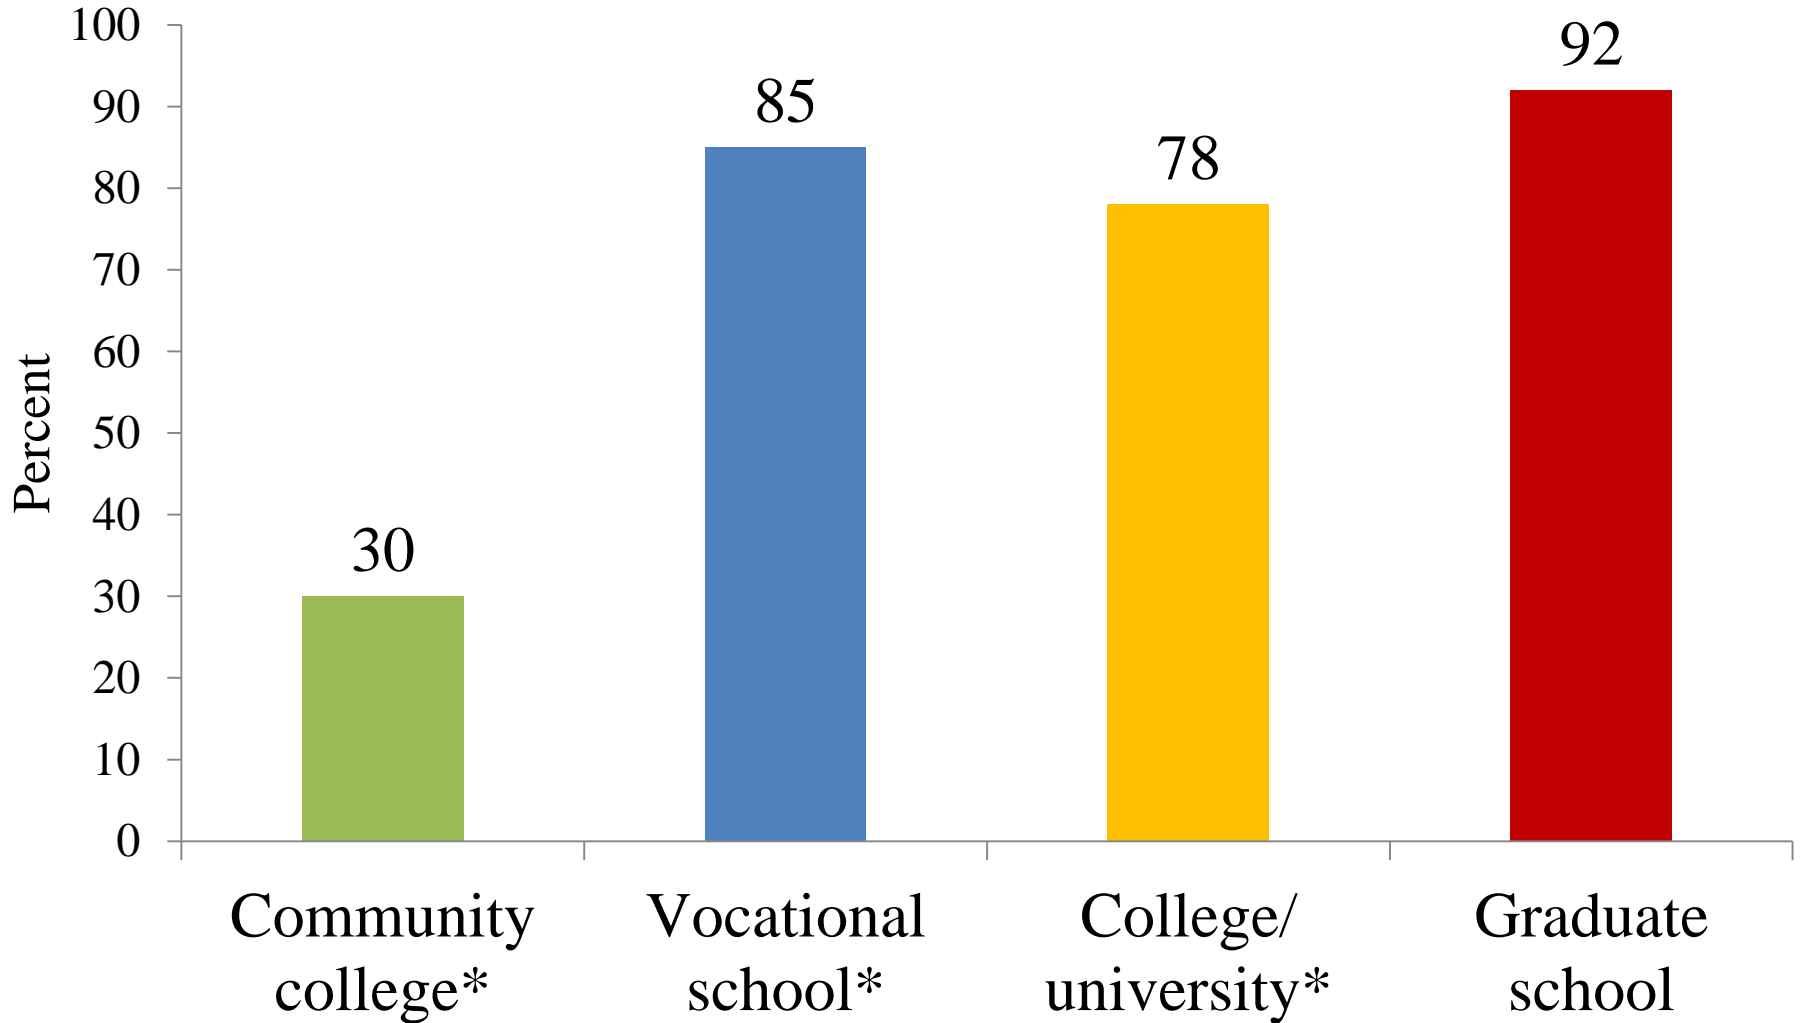

# Percentage of Tangelo Students Receiving High School Diplomas

An average increase of approximately 30% over the 1991-93 school years

\*Line represents Florida's High School Graduation Rates as produced by the Education Information & Accountability Services

# Completion rates for those who entered (\*and maintained residency in Tangelo Park)