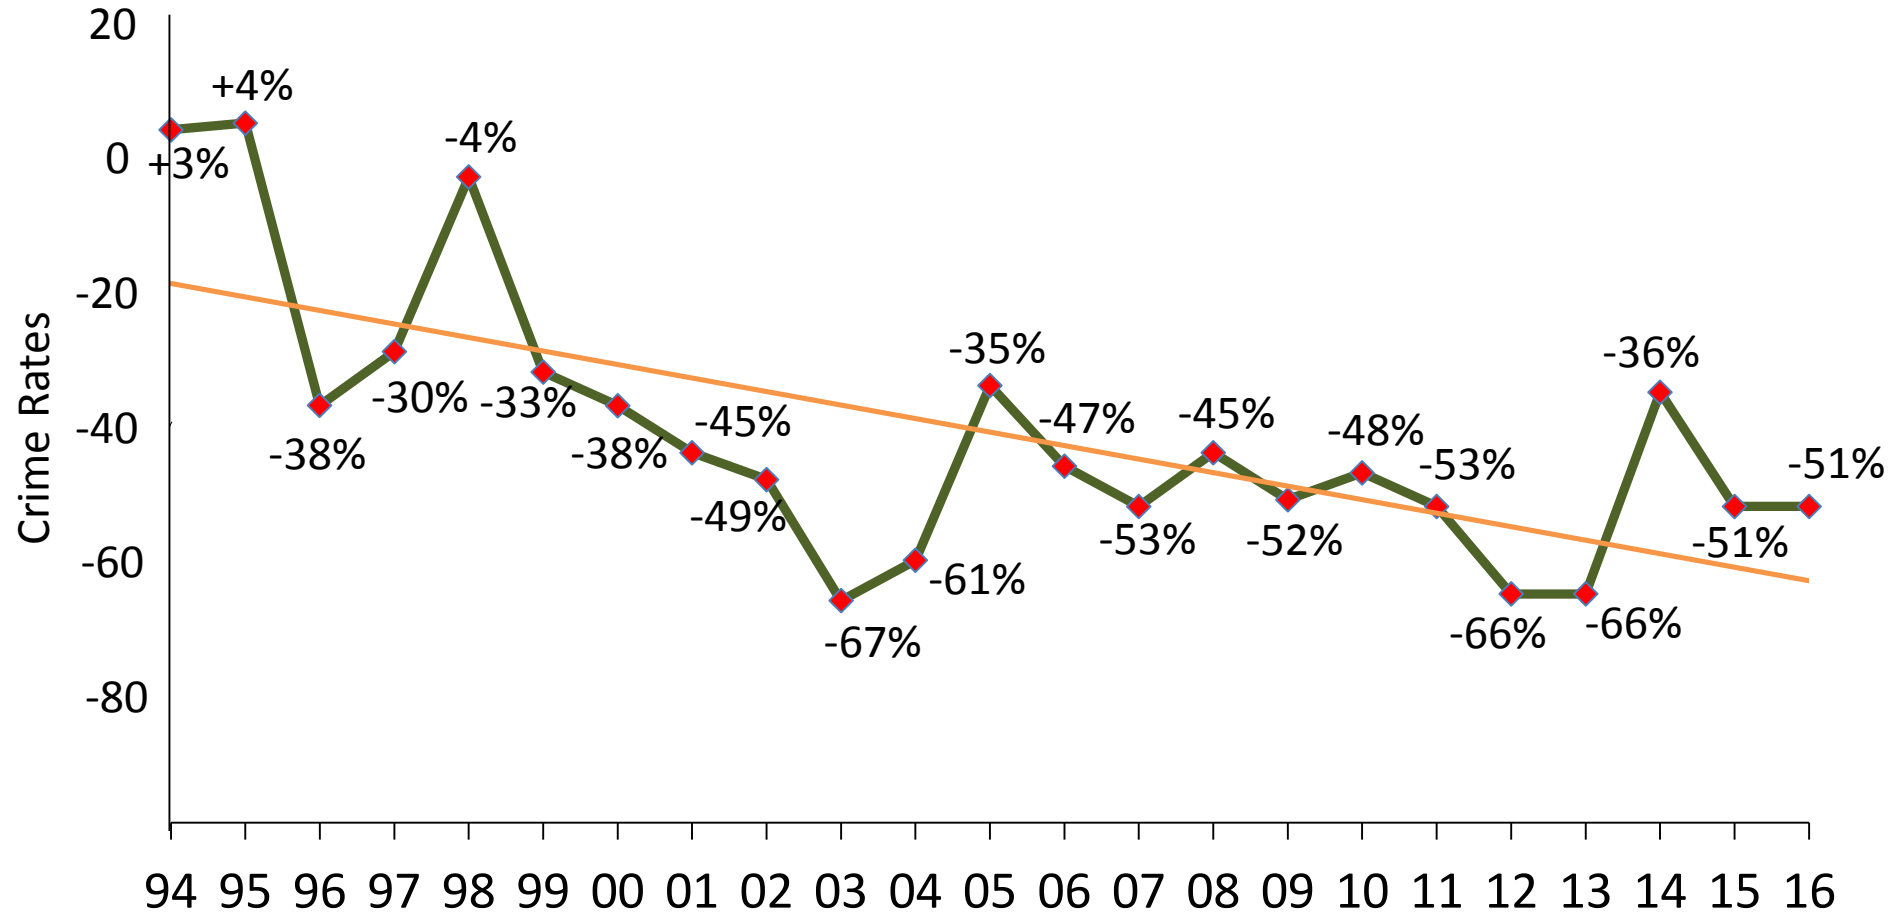

Tangelo Park Crime Rates 1994-2016

Standardized by 1993 Figures